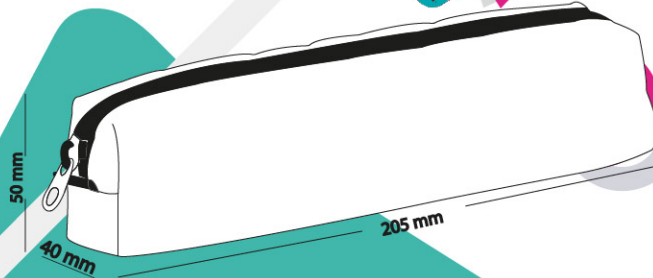

MINTRA

PENCIL CASE

Available in Various Colors

Dimensions

Ref.04923

6 221236 049234

48 Pcs/Ctn
36x27x22

www.mintra.com.eg
Made in Egypt • صنع في مصر